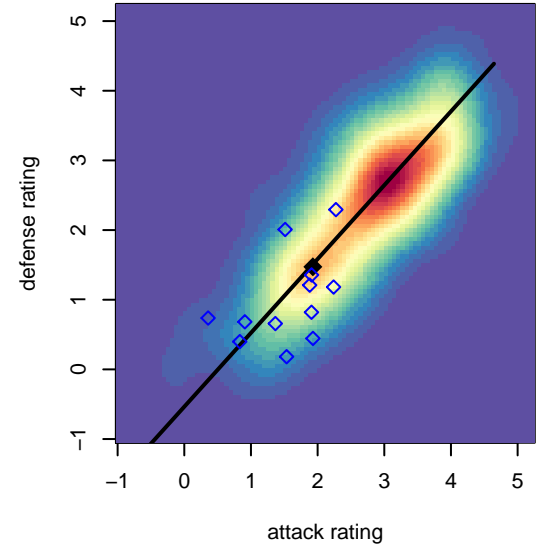

# Sun Valley Blue B01

, ID  
 B01 total strength=1291  
 attack=6.88 defense=4.36  
 spr league = Spr Idaho D3 U15/16 Div 2 South

alt names used:  
 SUN VALLEY 2001 BOYS-BLUE

Venues played:  
 2016 Spr Idaho D3 U15/16 Division 2 South  
 2016 Canyon Rim Classic U16-17B U17  
 2016 ID Directors Cup High School U18

**Sun Valley Blue B01**  
 Dots are actual minus expected GF (blue circles) and GA (red triangles).  
 Blue line is smoothed change in attack strength. Red is smoothed change in defense strength.

**attack and defense variance (black dot)  
relative to other teams  
and top 10 in region**

**attack and defense rating  
relative to others at age  
and all opponents in last 13 months**

**attack and defense rating  
relative to others at age  
and all opponents in last 13 months**

**Performance relative to 13 month average**

**Performance relative to 13 month average**

Distribution of opponents  
 Red = Lose zone, Blue = Win zone, Green = Even  
 Black line separates win/lose zones

lot. A=Neither has attack advantage, B=Opponent has both attack and defense advantage, C=Opponent has both attack and defense disadvantage, D=Both have