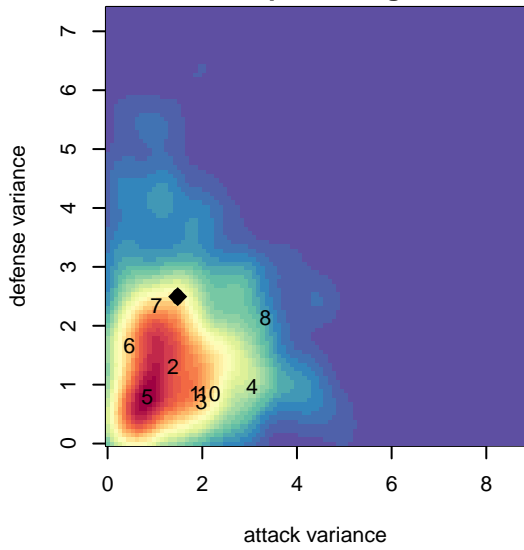

# Sun Valley Blue B01

, ID  
 B01 total strength=1291  
 attack=6.88 defense=4.36  
 spr league = Spr Idaho D3 U15/16 Div 2 South

alt names used:  
 SUN VALLEY 2001 BOYS-BLUE

Venues played:  
 2016 Spr Idaho D3 U15/16 Division 2 South  
 2016 Canyon Rim Classic U16-17B U17  
 2016 ID Directors Cup High School U18

**Sun Valley Blue B01**  
 Dots are actual minus expected GF (blue circles) and GA (red triangles).  
 Blue line is smoothed change in attack strength. Red is smoothed change in defense strength.

**attack and defense variance (black dot)  
relative to other teams  
and top 10 in region**

**Performance relative to 13 month average**

Distribution of opponents  
 Red = Lose zone, Blue = Win zone, Green = Even  
 Black line separates win/lose zones

lot. A=Neither has attack advantage, B=Opponent has both attack and defense advantage, C=Opponent has both attack and defense disadvantage, D=Both have