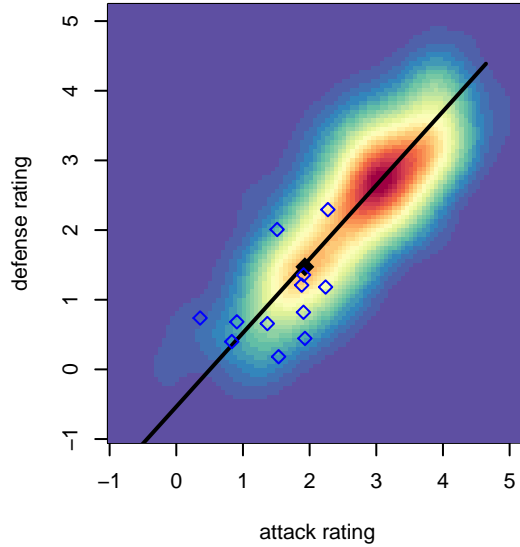

# Sun Valley Blue B01

, ID  
 B01 total strength=1291  
 attack=6.88 defense=4.36  
 spr league = Spr Idaho D3 U15/16 Div 2 South

alt names used:  
 SUN VALLEY 2001 BOYS-BLUE

Venues played:  
 2016 Spr Idaho D3 U15/16 Division 2 South  
 2016 Canyon Rim Classic U16-17B U17  
 2016 ID Directors Cup High School U18

**Sun Valley Blue B01**  
 Dots are actual minus expected GF (blue circles) and GA (red triangles).  
 Blue line is smoothed change in attack strength. Red is smoothed change in defense strength.

**attack and defense variance (black dot)  
relative to other teams  
and top 10 in region**

**attack and defense rating  
relative to others at age  
and all opponents in last 13 months**

**attack and defense rating  
relative to others at age  
and all opponents in last 13 months**

**Performance relative to 13 month average**

**Performance relative to 13 month average**

Distribution of opponents  
 Red = Lose zone, Blue = Win zone, Green = Even  
 Black line separates win/lose zones

lot. A=Neither has attack advantage, B=Opponent has both attack and defense advantage, C=Opponent has both attack and defense disadvantage, D=Both have