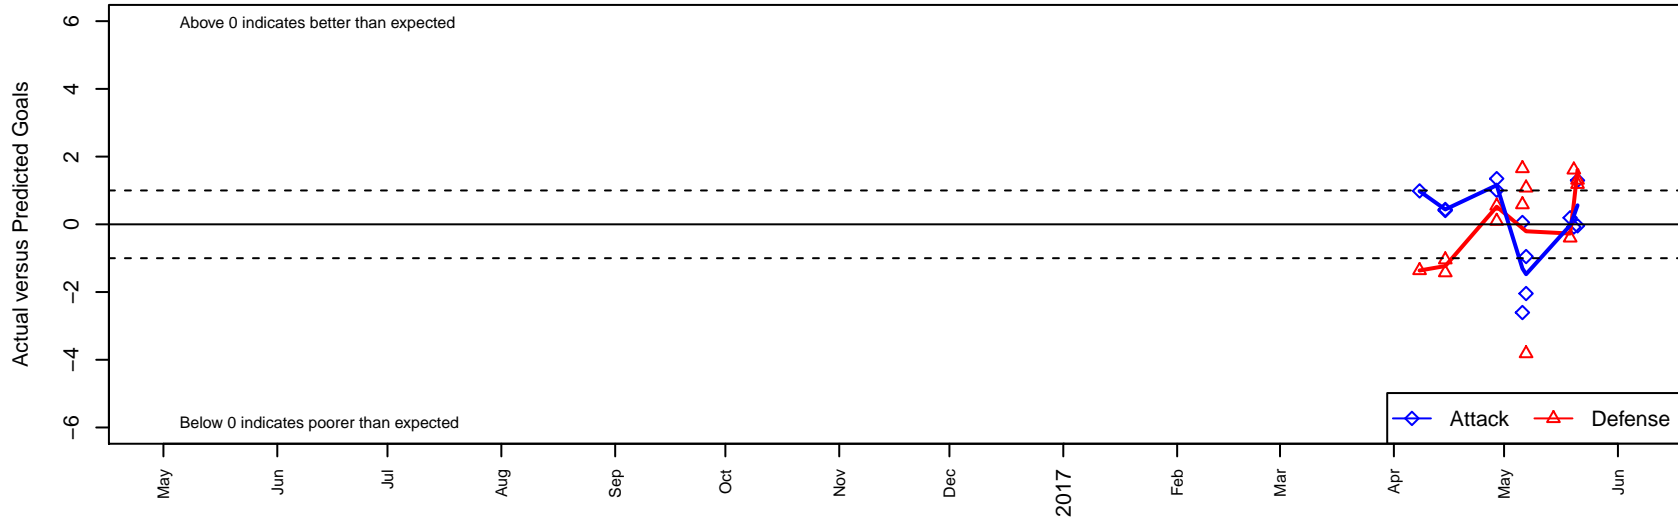

# Sun Valley Blue B01

, ID  
 B01 total strength=1291  
 attack=6.88 defense=4.36  
 spr league = Spr Idaho D3 U15/16 Div 2 South

alt names used:  
 SUN VALLEY 2001 BOYS-BLUE

Venues played:  
 2016 Spr Idaho D3 U15/16 Division 2 South  
 2016 Canyon Rim Classic U16-17B U17  
 2016 ID Directors Cup High School U18

**Sun Valley Blue B01**  
 Dots are actual minus expected GF (blue circles) and GA (red triangles).  
 Blue line is smoothed change in attack strength. Red is smoothed change in defense strength.

**attack and defense variance (black dot)  
relative to other teams  
and top 10 in region**

**attack and defense rating  
relative to others at age  
and all opponents in last 13 months**

**attack and defense rating  
relative to others at age  
and all opponents in last 13 months**

**Performance relative to 13 month average**

**Performance relative to 13 month average**

Distribution of opponents  
 Red = Lose zone, Blue = Win zone, Green = Even  
 Black line separates win/lose zones

lot. A=Neither has attack advantage, B=Opponent has both attack and defense advantage, C=Opponent has both attack and defense disadvantage, D=Both have