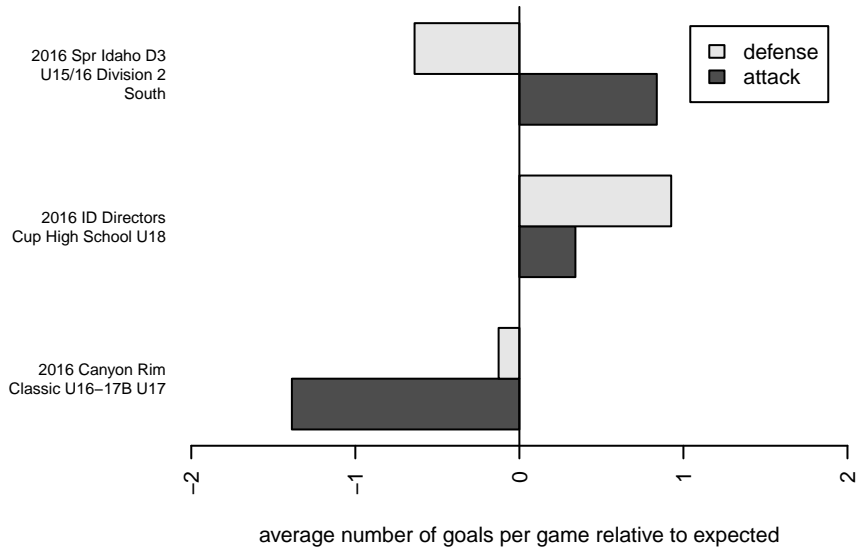

# Sun Valley Blue B01

, ID  
 B01 total strength=1291  
 attack=6.88 defense=4.36  
 spr league = Spr Idaho D3 U15/16 Div 2 South

alt names used:  
 SUN VALLEY 2001 BOYS-BLUE

Venues played:  
 2016 Spr Idaho D3 U15/16 Division 2 South  
 2016 Canyon Rim Classic U16-17B U17  
 2016 ID Directors Cup High School U18

**Sun Valley Blue B01**  
 Dots are actual minus expected GF (blue circles) and GA (red triangles).  
 Blue line is smoothed change in attack strength. Red is smoothed change in defense strength.

**attack and defense variance (black dot)  
relative to other teams  
and top 10 in region**

**attack and defense rating  
relative to others at age  
and all opponents in last 13 months**

**attack and defense rating  
relative to others at age  
and all opponents in last 13 months**

**Performance relative to 13 month average**

**Performance relative to 13 month average**

Distribution of opponents  
 Red = Lose zone, Blue = Win zone, Green = Even  
 Black line separates win/lose zones

lot. A=Neither has attack advantage, B=Opponent has both attack and defense advantage, C=Opponent has both attack and defense disadvantage, D=Both have