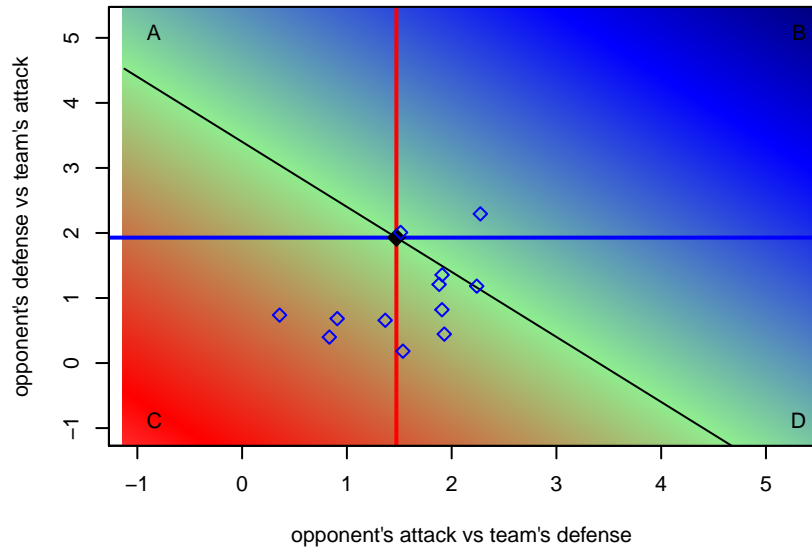

**Sun Valley Blue B01**  
 Dots are actual minus expected GF (blue circles) and GA (red triangles).  
 Blue line is smoothed change in attack strength. Red is smoothed change in defense strength.

**attack and defense variance (black dot)  
relative to other teams  
and top 10 in region**

**attack and defense rating  
relative to others at age  
and all opponents in last 13 months**

**attack and defense rating  
relative to others at age  
and all opponents in last 13 months**

**Performance relative to 13 month average**

**Performance relative to 13 month average**

Distribution of opponents  
 Red = Lose zone, Blue = Win zone, Green = Even  
 Black line separates win/lose zones

lot. A=Neither has attack advantage, B=Opponent has both attack and defense advantage, C=Opponent has both attack and defense disadvantage, D=Both have